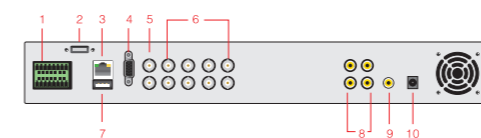

## Introduction

TD-2500FD series are premier real time D1 high resolution DVRs. They adopt standard H.264 baseline compression format and industry's advanced SOC technics, to ensure real time D1 recording in each channel and outstanding robustness of the system. TD-2500FD supports 4/8/16CH video input, 4/8/16CH audio input, 4/8/16CH simultaneous playback, and HDMI 1080P high resolution display, with standard 2U chassis.

## Dimensions

## TD-2504HE Rear Panel

- 1.Alarm In/Out
- 2.HDMI1080P
- 3.LAN
- 4.VGA Out
- 5.Video Out(BNCx2)
- 6.Video In(BNCx4)
- 7.USB2.0
- 8.Audio In(RCAx4)
- 9.Audio Out(BNCx1)
- 10.Power

## TD-2508HE Rear Panel

- 1.Alarm In/Out
- 2.HDMI1080P
- 3.LAN
- 4.VGA Out
- 5.Video Out(BNCx2)
- 6.Video In(BNCx8)
- 7.USB2.0
- 8.Audio In(RCAx4)
- 9.Audio Out(BNCx1)
- 10.Power