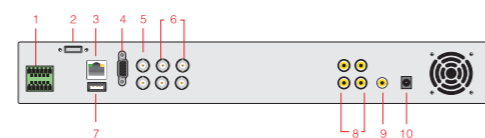

## Introduction

TD-2500FD series are premier real time D1 high resolution DVRs. They adopt standard H.264 baseline compression format and industry's advanced SOC technics, to ensure real time D1 recording in each channel and outstanding robustness of the system. TD-2500FD supports 4/8/16CH video input, 4/8/16CH audio input, 4/8/16CH simultaneous playback, and HDMI 1080P high resolution display, with standard 2U chassis.

## TD-2504HE Rear Panel

- 1.Alarm In/Out
- 2.HDMI1080P
- 3.LAN
- 4.VGA Out
- 5.Video Out(BNCx2)
- 6.Video In(BNCx4)
- 7.USB2.0
- 8.Audio In(RCAx4)
- 9.Audio Out(BNCx1)
- 10.Power