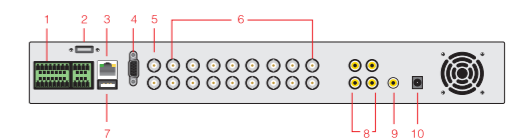

TD-2516HE Rear Panel

- 1.Alarm In/Out
- 2.HDMI1080P
- 3.LAN
- 4.VGA Out
- 5.Video Out(BNCx2)
- 6.Video In(BNCx16)
- 7.USB2.0
- 8.Audio In(RCAx4)
- 9.Audio Out(BNCx1)
- 10.Power

Specification

Specs	Model			
	TD-2504HE	TD-2508HE	TD-2516HE	
System	Compression Format	H.264	H.264	H.264
	OS	Embedded Linux	Embedded Linux	Embedded Linux
Video	Input	4CH, BNC (1.0Vp-p, 75Ω)	8CH, BNC (1.0Vp-p, 75Ω)	16CH, BNC (1.0Vp-p, 75Ω)
	Standard Output	1*BNC Mainout 1*Spot 1*VGA: 1280x1024, 800x600, 1024x768		
Audio	Audio Input	4CH	4CH	4CH
	Audio Output	1CH	1CH	1CH
Recording	Bidirectional Talk	YES	YES	YES
	DI(4CIF)	120(NTSC)/100(PAL)fps, 4CH DI real time	240(NTSC)/200(PAL)fps, 8CH DI real time	480(NTSC)/400(PAL)fps, 16CH DI real time
	CIF	120(NTSC)/100(PAL)fps	240(NTSC)/200(PAL)fps	480(NTSC)/400(PAL)fps
Playback	Recording Mode	Schedule, Manual, Motion, Sensor		
	Playback Channel	4CH	4CH	4CH
Backup	Search Mode	Time, Event, File Management, Image(snapshot)		
	USB Disk	1 USB2.0 port	1 USB2.0 port	1 USB2.0 port
	DVD Burner	Optional	Optional	Optional
Remote Application	Backup Format	DAT or AVI	DAT or AVI	DAT or AVI
	Dual Stream	Master stream: 1~25/30fps@4CIF/CIF Network stream: 1~6/7fps@CIF		
	Browser	IE (windows XP/2000/vista/7), Safari(Mac OS)		
	CMS	YES	YES	YES
Alarm	3G	SuperCam/pro/HD for iPad/iPad2/iPhone/Blackberry/Android/Symbian/Windows mobile		
	User Access	10 users online with professional authority management		
Storage	Alarm Input	4CH	8CH	16CH
	Alarm Output	1CH	1CH	1CH
PTZ	HDD	2SATA	2SATA	3SATA
	e-SATA	NO	NO	NO
Network	PTZ	1*RS485	1*RS485	1*RS485
	PTZ Protocol	PELCOP, PELCOD, LILIN, MINKING, NEON, STAR, VIDO, DSCP, VISCA, SAMSUNG, RM110, HY		
Others	Ethernet	1,000 Mbps Ethernet (RJ-45)		
	Protocol	TCP/IP, DHCP, DDNS, NTP, SMTP		
	IR Controller	1	1	
	Power Supply	DC12V/4A	DC12V/4A	DC12V/5A
Humidity	Operating Temperature	0°C ~50°C	0°C ~50°C	0°C ~50°C
		10% ~ 90% Humidity	10% ~ 90% humidity	10% ~ 90% humidity