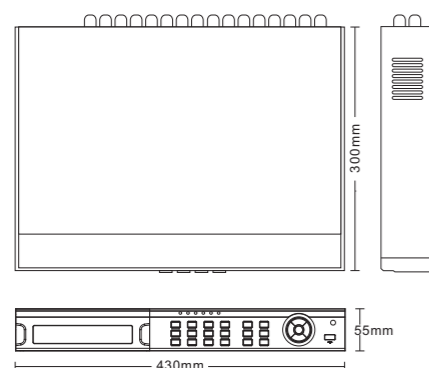

## Introduction

TD-2500FD series are premier real time D1 high resolution DVRs. They adopt standard H.264 baseline compression format and industry's advanced SOC technics, to ensure real time D1 recording in each channel and outstanding robustness of the system. TD-2500FD supports 4/8/16CH video input, 4/8/16CH audio input, 4/8/16CH simultaneous playback, and HDMI 1080P high resolution display, with standard 2U chassis.

## Dimensions