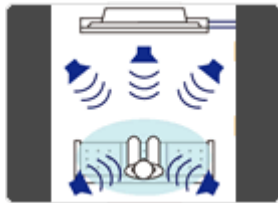

5.1 HDMI 3D AV Receiver + Speaker Package with HD Audio

PIONEER HTP-071

Unique value for money.

A quality 5.1 home cinema system is like a second life for your favourite films. Just connect a Blu-ray or DVD player to the package and you're ready to go. There are 4 HDMI inputs.

The package includes an AV receiver, 5 small, rich-sounding satellite speakers that can be discretely positioned around the room, and a powerful subwoofer for rumbling lows.

True home cinema

Benefit from a lively, sensory experience with 5.1 HD virtual 3D sound. The 5 speakers and powerful subwoofer fill the space with superior quality audio and transform your living area into a genuine home cinema.

As volume levels frequently vary depending on your audio source, you often find yourself making manual adjustments to re-calibrate the audio output. The Auto Level Control feature detects the difference and automatically re-aligns the volume level for you.