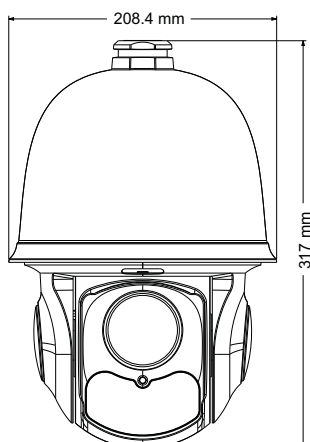

Dimensions

Specifications

Specifications	Model	TD-9632E2
Camera		
Image Sensor		1 / 2.8" Progressive CMOS
Effective Pixels		2048 × 1536 3Mega
Horizontal Resolution		1200 TVL
Min. Illumination		0 Lux
IR Distance		100 m
White Balance		Auto / Manual
S / N Ratio		Max 48dB
Day / Light		Auto / Manual
Focus Mode		Auto / Manual
Lens		20× Zoom, f = 5.5 ~ 110 mm, F1.6 ~ F3.5
PTZ		
Pan Range		360° endless rotation
Pan Speed		Preset speed : 240 °/s; Manual control speed : 0.5 ~ 90 °/s
Tilt Range		0 ~ 93° (auto rotation)
Tilt Speed		Preset speed : 160 °/s; Manual control speed : 0.5 ~ 90 °/s
System		
PTZ Control		Yes
Preset		255
Cruise		8
Track		4
Time Task		8
Scan		2
Home Position		Yes
Auto Flip		Yes
OSD Menu		English
Alarm Input		1
Alarm Output		1
Alarm Linkage		Yes
Network		
Compression		H.265
Frame Rate		1 ~ 30fps (25 fps)
Protocol		TCP / IP, UDP, DHCP, DDNS, NTP, RTSP, SMTP, FTP, PPPoE
Storage		SD card local storage, network remote storage
Smart Alarm		Motion Alarm, Sensor Alarm
Resolution		3MP (2048 × 1536), 1080P (1920 × 1080), 720P (1280 × 720), D1, CIF, 480 × 240
Multi-stream		Yes
Port		
Network Interface		10 Base-T / 100 Base-TX, RJ45
Audio		MIC input × 1, MIC output × 1
Others		
Control		Network
Power Supply		AC 24V / 3000 mA
Power Consumption		15 W (max 30W, IR on)
Working Environment		Temperature : - 20 °C ~ 60 °C; Humidity : less than 95%
Protection Level		IP66; TVS 6KV lightning protection, surge protection
Weight		3.5KG
Dimensions (mm)		Φ 209 × 317