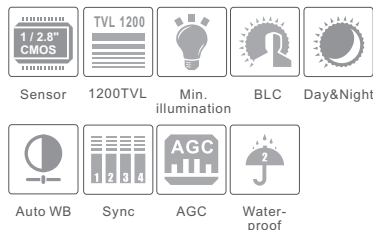

20× 3 MP Network IR HD High Speed Dome Camera

Features

- 1 / 2.8" CMOS progressive scan, 20× optical zoom
- HD network video output : 2048 × 1536 @25 / 30fps
- H.265 image compression format
- TCP / IP, UDP, DHCP, DDNS, NTP, RTSP, SMTP, FTP, PPPoE
- SD card local storage, network remote storage
- Web GUI Menu
- Support selected area amplification and PTZ function
- Provide standard SDK, easy to integrate with other digital system
- IP66 ingress protection; TVS 6KV lightning protection, surge protection
- 100m IR night view distance